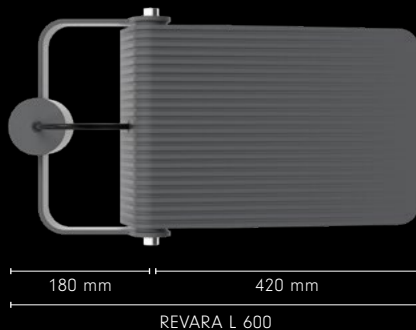

A COMPLETE FAMILY ...

REVARA L 600