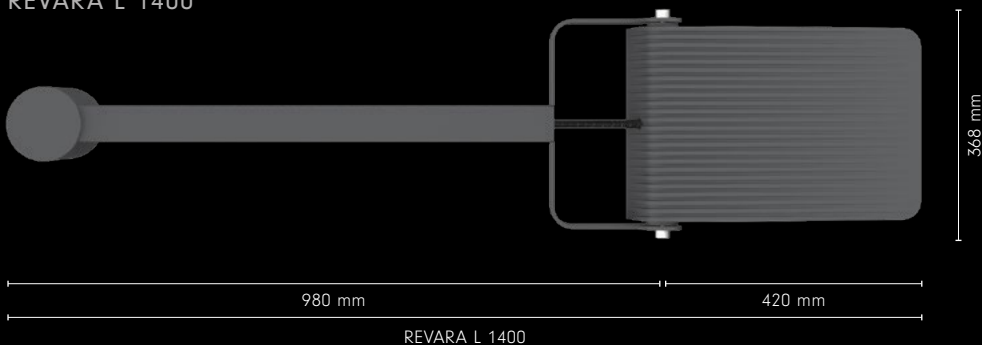

REVARA L 1400

The REVARA is available in 3 versions right from the start: As a bracket-mounted luminaire, a bracket-mounted luminaire with a long bracket and as a wall bracket luminaire. As a further variant, the REVARA will also be available as a bollard luminaire.

As a complete family, the REVARA is therefore ideally suited to create urban spaces in a uniform and harmonious overall picture.