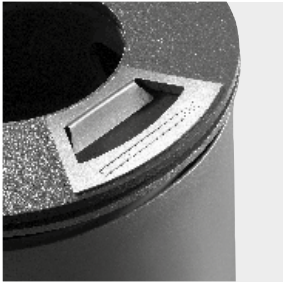

PUNTO
VILLINGEN-SCHWENNINGEN . GERMANY

PUNTO

WASTE RECEPTACLE

Elegant, practical, simply good: In classic expression of design, the simple yet elegant CARPO and PUNTO waste receptacles fit perfectly into any design ambience. In addition to the design, the waste receptacles are highly practical, something you will appreciate at the latest when emptying them. The carefully painted galvanised steel waste receptacles stand for value and longevity, just as you would expect from Hess.

Product Description: Frame and container made of steel, galvanised. Disposal opening reduced in size. Container can be tipped forward for emptying. Triangular lock. Insert made of PE plastic or metal. Also available with ashtray as optionally integrated or attached version. Available with flange, embedded base or wall attachment. Capacity: Punto 500 = 32 l, Punto 700 = 45 l