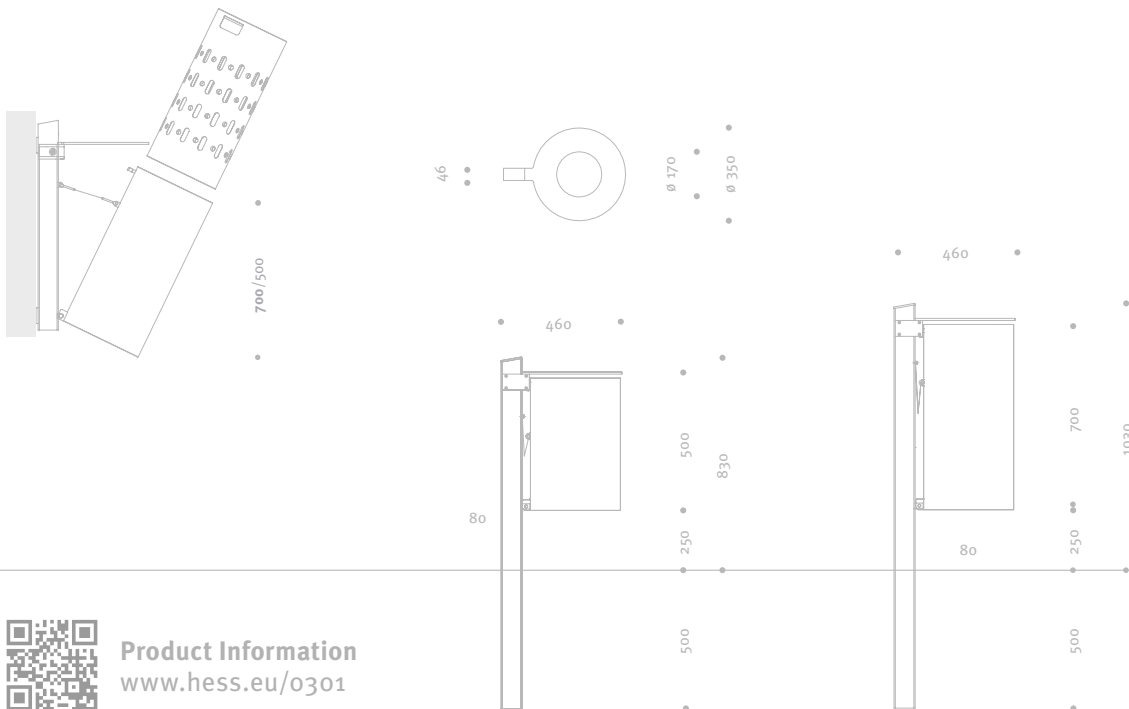

## WASTE RECEPTACLE

Elegant, practical, simply good: In classic expression of design, the simple yet elegant CARPO and PUNTO waste receptacles fit perfectly into any design ambience. In addition to the design, the waste receptacles are highly practical, something you will appreciate at the latest when emptying them. The carefully painted galvanised steel waste receptacles stand for value and longevity, just as you would expect from Hess.

Product Description: Frame and container made of steel, galvanised. Disposal opening reduced in size. Container can be tipped forward for emptying. Triangular lock. Insert made of PE plastic or metal. Also available with ashtray as optionally integrated or attached version. Available with flange, embedded base or wall attachment. Capacity: Punto 500 = 32 l, Punto 700 = 45 l