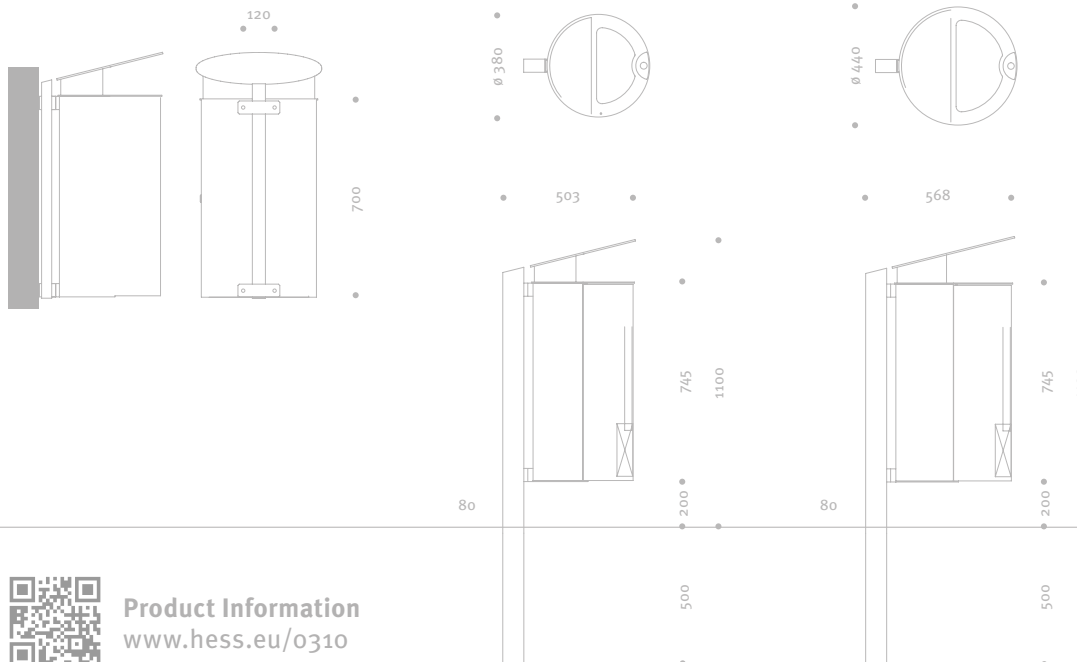

CARPO
HEIDENHEIM . GERMANY

CARPO

WASTE RECEPTACLES

Elegant, practical, simply good: In classic expression of design, the simple yet elegant CARPO and PUNTO waste receptacles fit perfectly into any design ambience. In addition to the design, the waste receptacles are highly practical, something you will appreciate at the latest when emptying them. The carefully painted galvanised steel waste receptacles stand for value and longevity, just as you would expect from Hess.

Product Description: Frame and container made of steel, galvanised. Disposal opening reduced in size and protected from rain. Container can be folded up laterally for emptying. Triangular lock. Pick-up ring for rubbish bag inside. With or without integrated steel ashtray, galvanised. Available with flange, embedded base or wall attachment. Capacity: CARPO 380 = 60 l, CARPO 440 = 90 l