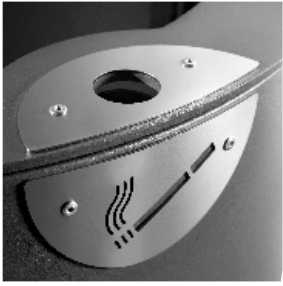

CARPO
HEIDENHEIM . GERMANY

CARPO

WASTE RECEPTACLES

Elegant, practical, simply good: In classic expression of design, the simple yet elegant CARPO and PUNTO waste receptacles fit perfectly into any design ambience. In addition to the design, the waste receptacles are highly practical, something you will appreciate at the latest when emptying them. The carefully painted galvanised steel waste receptacles stand for value and longevity, just as you would expect from Hess.

Product Description: Frame and container made of steel, galvanised. Disposal opening reduced in size and protected from rain. Container can be folded up laterally for emptying. Triangular lock. Pick-up ring for rubbish bag inside. With or without integrated steel ashtray, galvanised. Available with flange, embedded base or wall attachment. Capacity: CARPO 380 = 60 l, CARPO 440 = 90 l