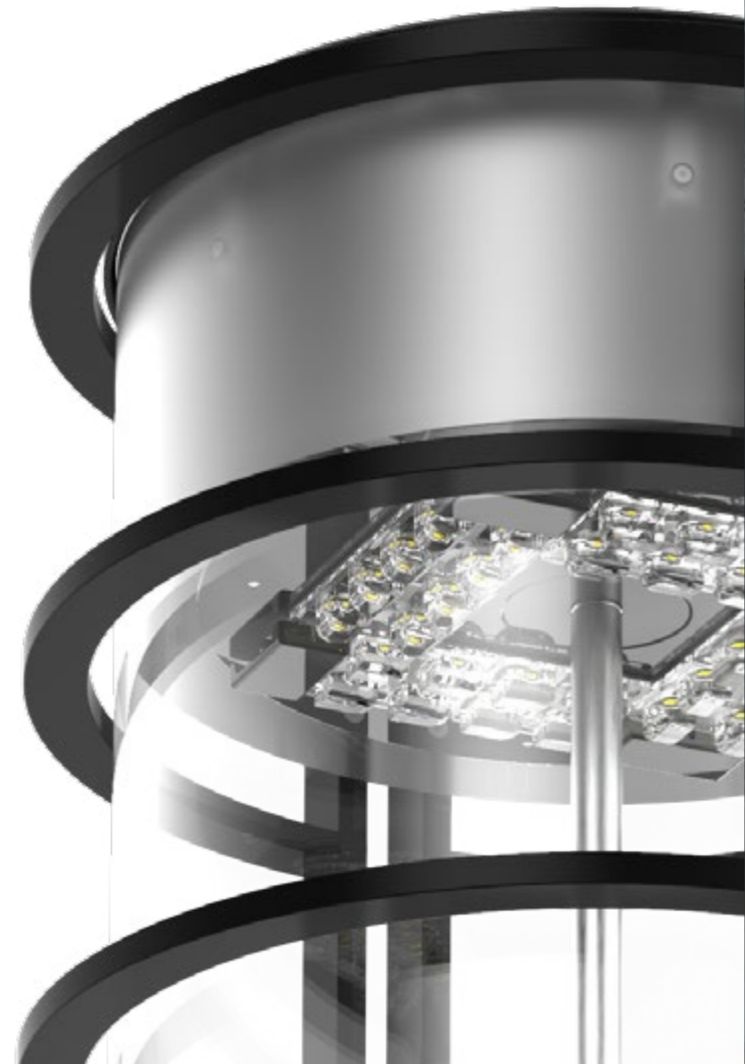

VILLAGE 300

A perfect presence, also at night!

The VILLAGE 300 meets the highest demands on functionality and efficiency: The most modern LED technology, a variety of optics as well as innovative dimming systems ensure you are equipped to meet practically all lighting requirements.

Equipped with state-of-the-art and extremely powerful LEVO₃ technology with a maximum rated input power of 53 watts, it offers a variety of lighting characteristics – from asymmetric to asymmetric wide, deep or right illumination clear through to rotationally symmetrical – and thus has an especially wide range of applications, even at heights of up to 6 meters.

The VILLAGE 300 has an important key feature: As a result of the intelligent arrangement of the LEDs, the aluminium rings, that lend the luminaire its stylistic character, do not create shadows – therefore, homogeneous light distribution and the best lighting are ensured with maximum efficiency.

With the use of dimming systems, the VILLAGE 300 is even more efficient and convenient. Again, the choice is yours: whether DALI, StepDIM or AstroDIM.

The VILLAGE 300 – an impressive presence.

Are you convinced as well?

LEVO₃ Optics Overview

www.hess.eu/en/Produkte/Hess_LED-Module

WLAN

Light management

Sensor technology